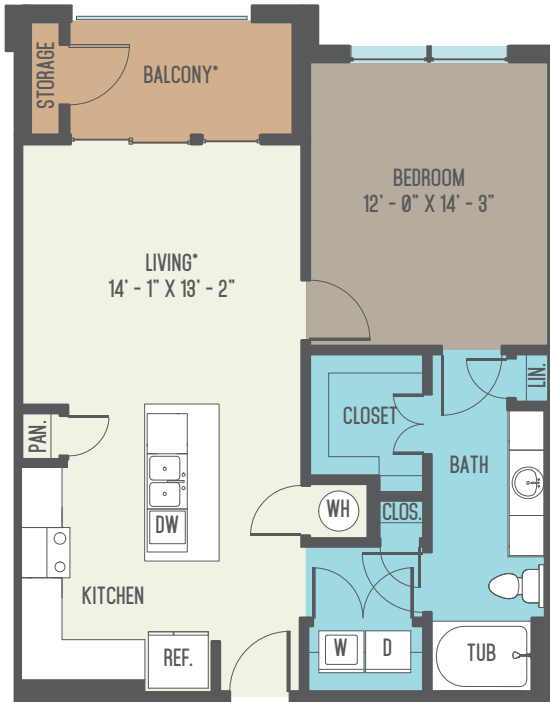

A8-A Balcony Option

A8

1 Bedroom, 1 Bathroom

808 - 867 Sq.Ft.

*Varies by location

Your selected floor plan may vary from this illustration due to design configuration and architectural styling. Not all features are available in every apartment. All square footages and dimensions are approximate.

ALLIANCE
RESIDENTIAL COMPANY