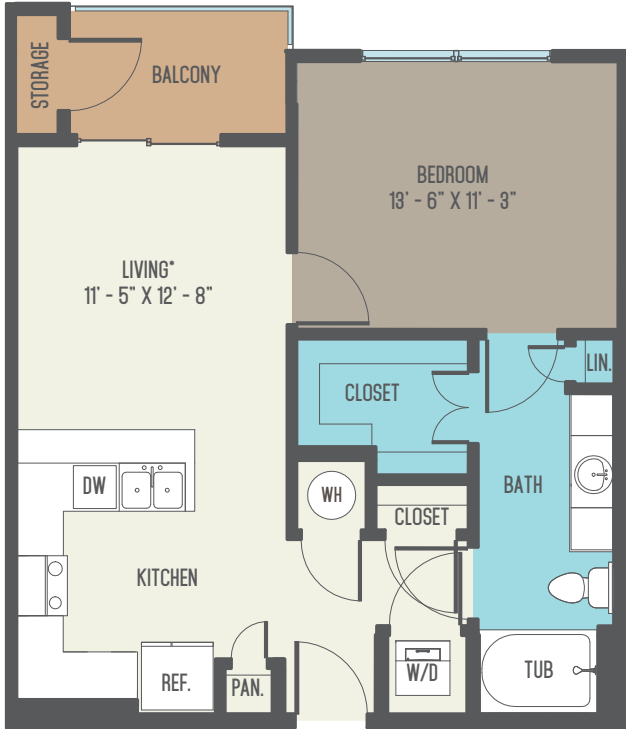

422 AT THE LAKE

422 WEST RIVERSIDE DRIVE
AUSTIN, TEXAS 78704
T. 512-480-9000 F. 512-480-9002
422ATTHELAKEAPARTMENTS.COM

A4

1 Bedroom, 1 Bathroom
676 - 701 Sq.Ft.

*Varies by location

Your selected floor plan may vary from this illustration due to design configuration and architectural styling. Not all features are available in every apartment. All square footages and dimensions are approximate.

ALLIANCE
RESIDENTIAL COMPANY