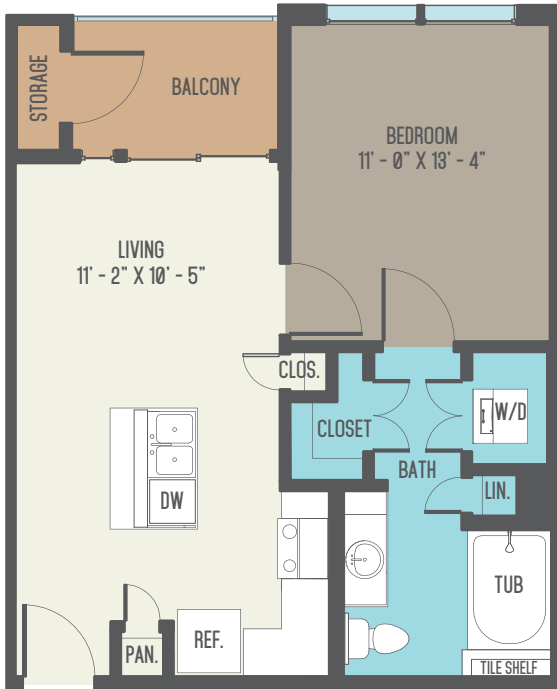

422 AT THE LAKE

422 WEST RIVERSIDE DRIVE
AUSTIN, TEXAS 78704
T. 512-480-9000 F. 512-480-9002
422ATTHELAKEAPARTMENTS.COM

A1

1 Bedroom, 1 Bathroom
497 Sq.Ft.

Your selected floor plan may vary from this illustration due to design configuration and architectural styling. Not all features are available in every apartment. All square footages and dimensions are approximate.

ALLIANCE
RESIDENTIAL COMPANY

422 AT THE LAKE

422 WEST RIVERSIDE DRIVE
AUSTIN, TEXAS 78704

T. 512-480-9000 F. 512-480-9002

422ATTHELAKEAPARTMENTS.COM

A1-A

1 Bedroom, 1 Bathroom
579 Sq.Ft.

Your selected floor plan may vary from this illustration due to design configuration and architectural styling. Not all features are available in every apartment. All square footages and dimensions are approximate.

ALLIANCE
RESIDENTIAL COMPANY

422 AT THE LAKE

422 WEST RIVERSIDE DRIVE
AUSTIN, TEXAS 78704
T. 512-480-9000 F. 512-480-9002
422ATTHELAKEAPARTMENTS.COM

A2

1 Bedroom, 1 Bathroom
640 Sq.Ft.

Your selected floor plan may vary from this illustration due to design configuration and architectural styling. Not all features are available in every apartment. All square footages and dimensions are approximate.