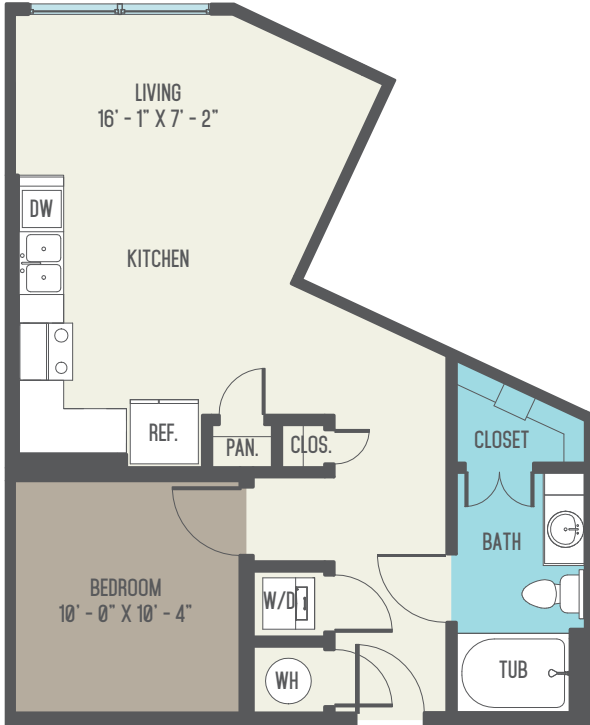

422 AT THE LAKE

422 WEST RIVERSIDE DRIVE
AUSTIN, TEXAS 78704
T. 512-480-9000 F. 512-480-9002
422ATTHELAKEAPARTMENTS.COM

A1

1 Bedroom, 1 Bathroom
497 Sq.Ft.

Your selected floor plan may vary from this illustration due to design configuration and architectural styling. Not all features are available in every apartment. All square footages and dimensions are approximate.

ALLIANCE
RESIDENTIAL COMPANY

422 AT THE LAKE

422 WEST RIVERSIDE DRIVE
AUSTIN, TEXAS 78704

T. 512-480-9000 F. 512-480-9002

422ATTHELAKEAPARTMENTS.COM

A1-A

1 Bedroom, 1 Bathroom
579 Sq.Ft.

Your selected floor plan may vary from this illustration due to design configuration and architectural styling. Not all features are available in every apartment. All square footages and dimensions are approximate.

ALLIANCE
RESIDENTIAL COMPANY

422 AT THE LAKE

422 WEST RIVERSIDE DRIVE
AUSTIN, TEXAS 78704
T. 512-480-9000 F. 512-480-9002
422ATTHELAKEAPARTMENTS.COM

A2

1 Bedroom, 1 Bathroom
640 Sq.Ft.

Your selected floor plan may vary from this illustration due to design configuration and architectural styling. Not all features are available in every apartment. All square footages and dimensions are approximate.

ALLIANCE
RESIDENTIAL COMPANY

422 AT THE LAKE

422 WEST RIVERSIDE DRIVE
AUSTIN, TEXAS 78704
T. 512-480-9000 F. 512-480-9002
422ATTHELAKEAPARTMENTS.COM

A3

1 Bedroom, 1 Bathroom
588 Sq.Ft.

Your selected floor plan may vary from this illustration due to design configuration and architectural styling. Not all features are available in every apartment. All square footages and dimensions are approximate.