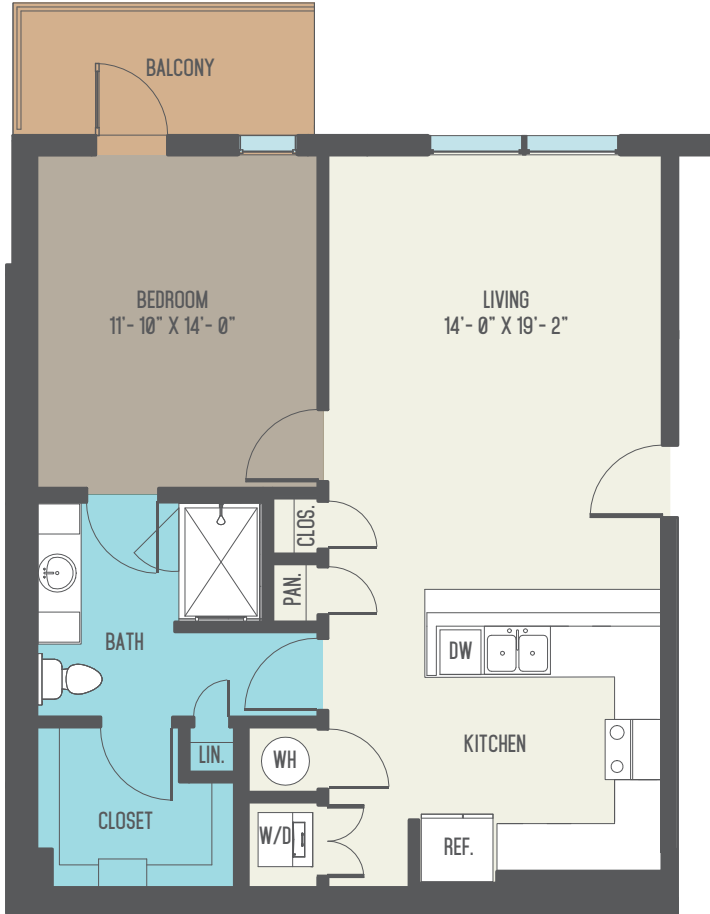

422 AT THE LAKE

422 WEST RIVERSIDE DRIVE
AUSTIN, TEXAS 78704
T. 512-480-9000 F. 512-480-9002
422ATTHELAKEAPARTMENTS.COM

A6-A

1 Bedroom, 1 Bathroom
843 Sq.Ft.

ALLIANCE
RESIDENTIAL COMPANY