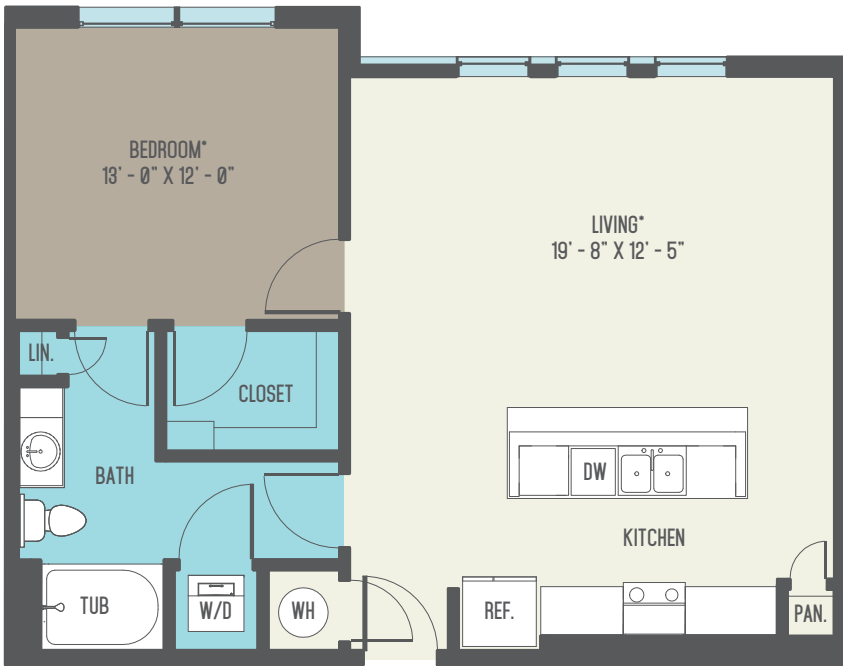

422 AT THE LAKE

422 WEST RIVERSIDE DRIVE
AUSTIN, TEXAS 78704
T. 512-480-9000 F. 512-480-9002
422ATTHELAKEAPARTMENTS.COM

A5-A

1 Bedroom, 1 Bathroom
794 - 841 Sq.Ft.

*Varies by location

Your selected floor plan may vary from this illustration due to design configuration and architectural styling. Not all features are available in every apartment. All square footages and dimensions are approximate.

ALLIANCE
RESIDENTIAL COMPANY