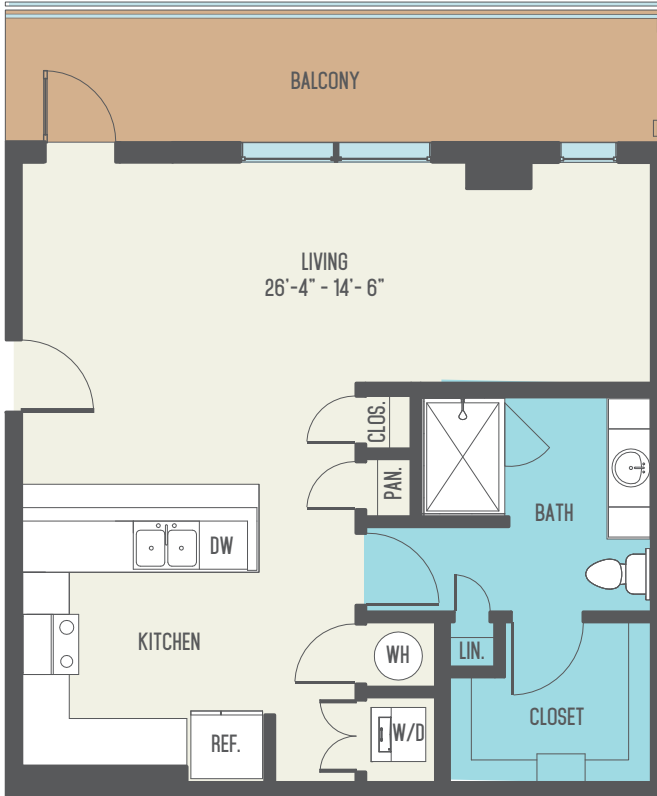

422 AT THE LAKE

422 WEST RIVERSIDE DRIVE
AUSTIN, TEXAS 78704
T. 512-480-9000 F. 512-480-9002
422ATTHELAKEAPARTMENTS.COM

A6

Studio
718 Sq.Ft.

ALLIANCE
RESIDENTIAL COMPANY