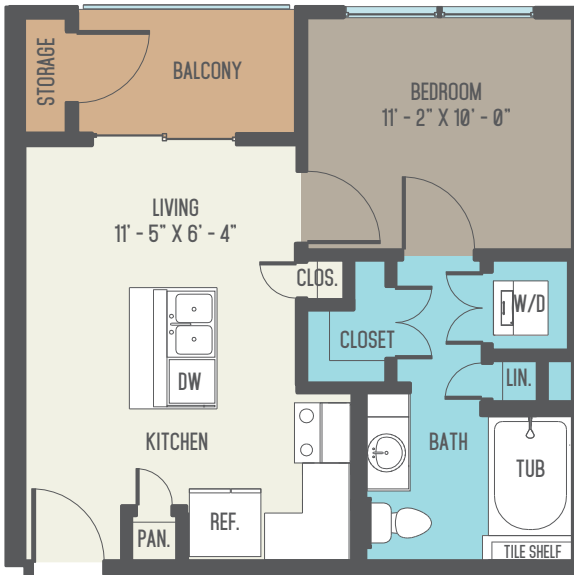

422 AT THE LAKE

422 WEST RIVERSIDE DRIVE
AUSTIN, TEXAS 78704
T. 512-480-9000 F. 512-480-9002
422ATTHELAKEAPARTMENTS.COM

A1

1 Bedroom, 1 Bathroom
497 Sq.Ft.

Your selected floor plan may vary from this illustration due to design configuration and architectural styling. Not all features are available in every apartment. All square footages and dimensions are approximate.

ALLIANCE
RESIDENTIAL COMPANY

422 AT THE LAKE

422 WEST RIVERSIDE DRIVE
AUSTIN, TEXAS 78704

T. 512-480-9000 F. 512-480-9002

422ATTHELAKEAPARTMENTS.COM

A1-A

1 Bedroom, 1 Bathroom
579 Sq.Ft.

Your selected floor plan may vary from this illustration due to design configuration and architectural styling. Not all features are available in every apartment. All square footages and dimensions are approximate.