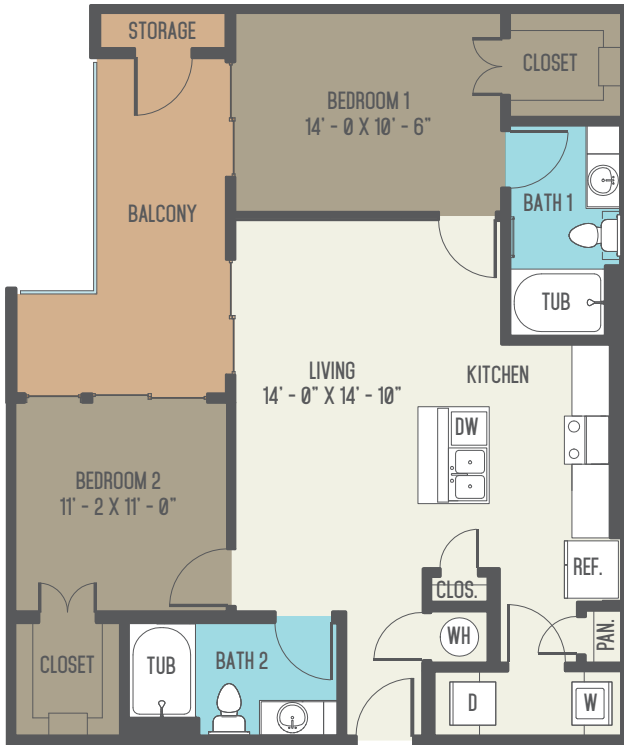

422 AT THE LAKE

422 WEST RIVERSIDE DRIVE
AUSTIN, TEXAS 78704

T. 512-480-9000 F. 512-480-9002

422ATTHELAKEAPARTMENTS.COM

B1

2 Bedroom, 2 Bathroom

1,016 Sq.Ft.

Your selected floor plan may vary from this illustration due to design configuration and architectural styling. Not all features are available in every apartment. All square footages and dimensions are approximate.

ALLIANCE
RESIDENTIAL COMPANY